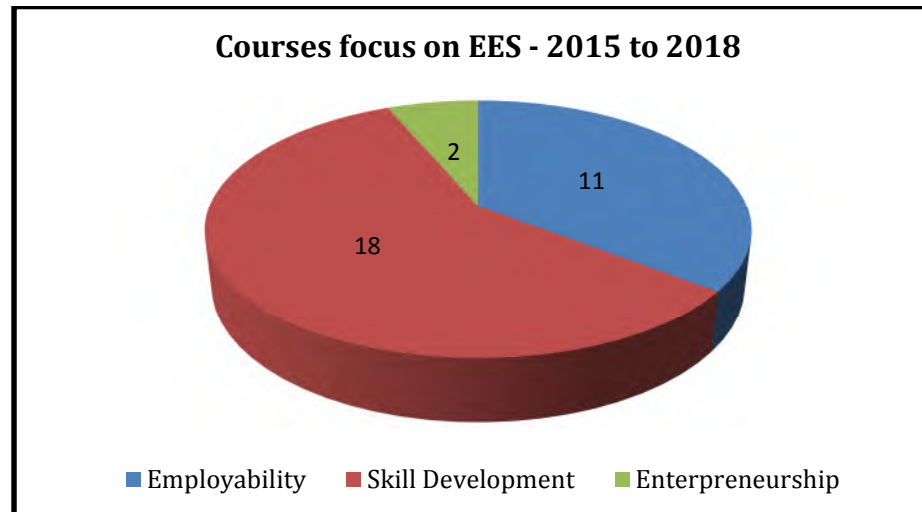

## NAAC IV CYCLE

S.No.	Semester	Course Code	Course Name	Employability	Skill Development	Entrepreneurship	Contemporary Requirement
31.	VI	15UMAV61	Astronomy		YES		
<b>Total No of courses</b>				<b>11</b>	<b>18</b>	<b>2</b>	
<b>Percentage</b>				<b>35.48%</b>	<b>58.06%</b>	<b>6.46%</b>	

### Courses focus on Employability, Entrepreneurship and Skill development

Regulation 2015 - 2018

Graphical Representation